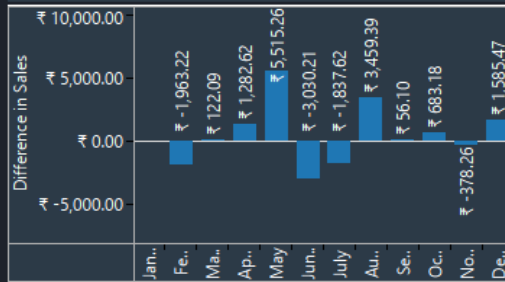

507

Profit Ratio

State wise P&S

Category Wise Profit Sales Breakup

Product Category wise Sales and Profit Trend

MOM Sales

## TABLEAU 2018.2 (Beta version)

Tableau 2018.2—now in beta! This release brings major new functionality, whether you're an IT admin, analyst or developer.

- Use Dashboard extensions to interact with data from other applications directly in Tableau.
  - Join data source when the only common attribute is location, with spatial join.
  - Tableau Services Manager provides an improved experience for administering Tableau Server for Windows and Linux via the browser.
  - Make your dashboards even more beautiful, with new easy-to-use dashboard formatting tools including automatic mobile layouts, dashboard grids, and transparent quick filters.
- 