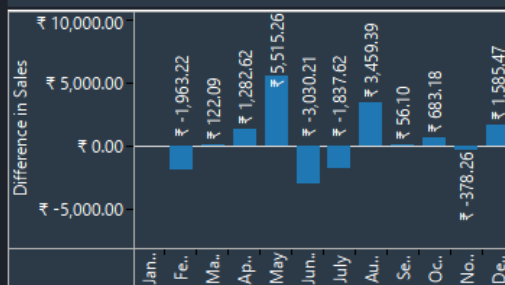

Here, selecting phone layout from device preview will automatically adjust the worksheet in the Dashboard.

Overview

Sales

₹ 65,072.31

Profit

15,422

Quantity

1,817

Cnt of Customer

507

Profit Ratio

State wise P&S

Category Wise Profit Sales Breakup

Product Category wise Sales and Profit Trend

MOM Sales

TABLEAU 2018.2 (Beta version)

Tableau 2018.2—now in beta! This release brings major new functionality, whether you're an IT admin, analyst or developer.

- Use Dashboard extensions to interact with data from other applications directly in Tableau.
 - Join data source when the only common attribute is location, with spatial join.
 - Tableau Services Manager provides an improved experience for administering Tableau Server for Windows and Linux via the browser.
 - Make your dashboards even more beautiful, with new easy-to-use dashboard formatting tools including automatic mobile layouts, dashboard grids, and transparent quick filters.
- 