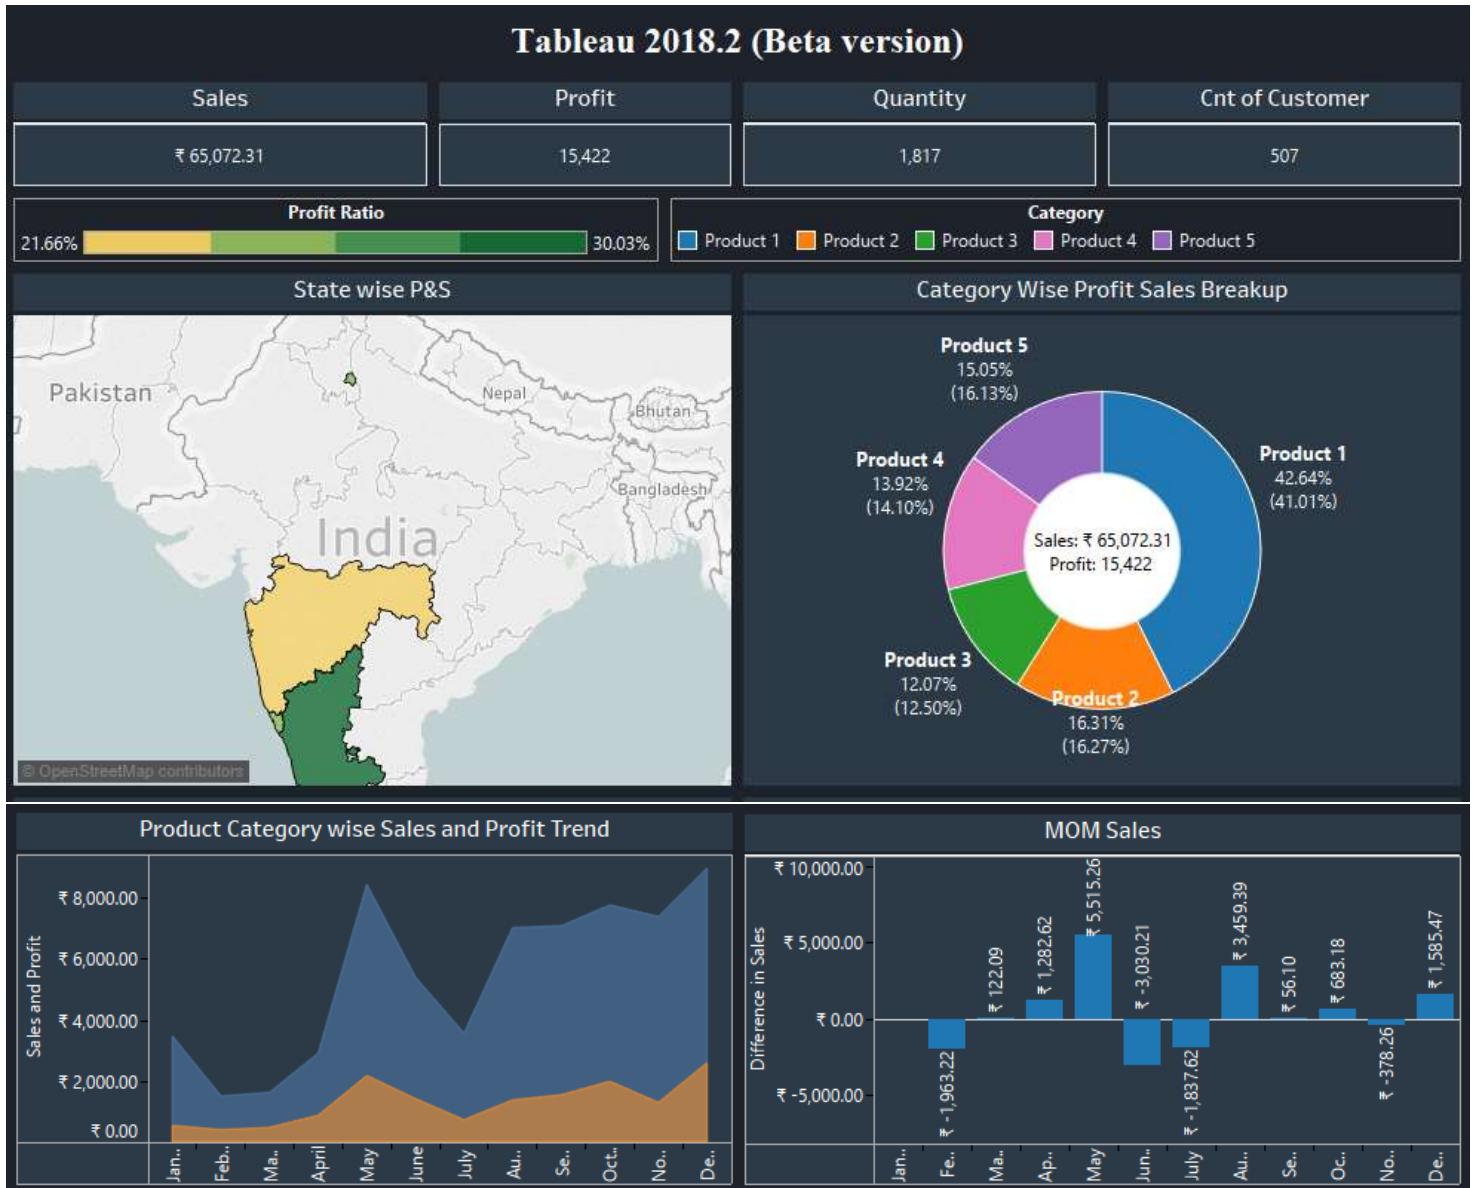

## BIZ VIZ – Your visualization lookbook!

June 2018 – 1st Issue

Automatic mobile layouts: Build mobile-friendly dashboards in seconds with automatic phone and tablet layouts. Use the layouts as they come, or customize further to create the best mobile experience for your dashboard.

Here, selecting phone layout from device preview will automatically adjust the worksheet in the Dashboard.

# Overview

Sales

₹ 65,072.31

Profit

15,422

Quantity

1,817

Cnt of Customer

## TABLEAU 2018.2 (Beta version)

Tableau 2018.2—now in beta! This release brings major new functionality, whether you're an IT admin, analyst or developer.

- Use Dashboard extensions to interact with data from other applications directly in Tableau.
  - Join data source when the only common attribute is location, with spatial join.
  - Tableau Services Manager provides an improved experience for administering Tableau Server for Windows and Linux via the browser.
  - Make your dashboards even more beautiful, with new easy-to-use dashboard formatting tools including automatic mobile layouts, dashboard grids, and transparent quick filters.
- 