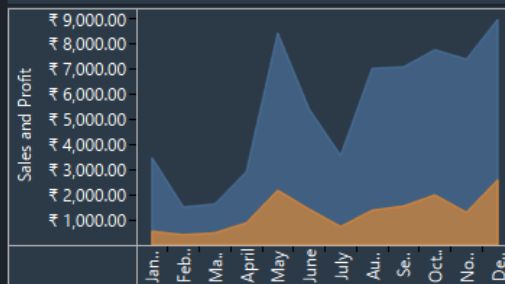

Here, selecting phone layout from device preview will automatically adjust the worksheet in the Dashboard.

Overview

Sales

₹ 65,072.31

Profit

15,422

Quantity

1,817

Cnt of Customer

507

Profit Ratio

State wise P&S

Category Wise Profit Sales Breakup

Product Category wise Sales and Profit Trend

MOM Sales

TABLEAU 2018.2 (Beta version)

Tableau 2018.2—now in beta! This release brings major new functionality, whether you're an IT admin, analyst or developer.

- Use Dashboard extensions to interact with data from other applications directly in Tableau.
 - Join data source when the only common attribute is location, with spatial join.
 - Tableau Services Manager provides an improved experience for administering Tableau Server for Windows and Linux via the browser.
 - Make your dashboards even more beautiful, with new easy-to-use dashboard formatting tools including automatic mobile layouts, dashboard grids, and transparent quick filters.
- 