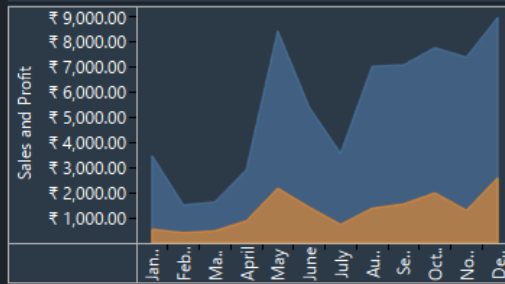

507

Profit Ratio

State wise P&S

Category Wise Profit Sales Breakup

Product Category wise Sales and Profit Trend

MOM Sales

## TABLEAU 2018.2 (Beta version)

Tableau 2018.2—now in beta! This release brings major new functionality, whether you're an IT admin, analyst or developer.

- Use Dashboard extensions to interact with data from other applications directly in Tableau.
  - Join data source when the only common attribute is location, with spatial join.
  - Tableau Services Manager provides an improved experience for administering Tableau Server for Windows and Linux via the browser.
  - Make your dashboards even more beautiful, with new easy-to-use dashboard formatting tools including automatic mobile layouts, dashboard grids, and transparent quick filters.
- 