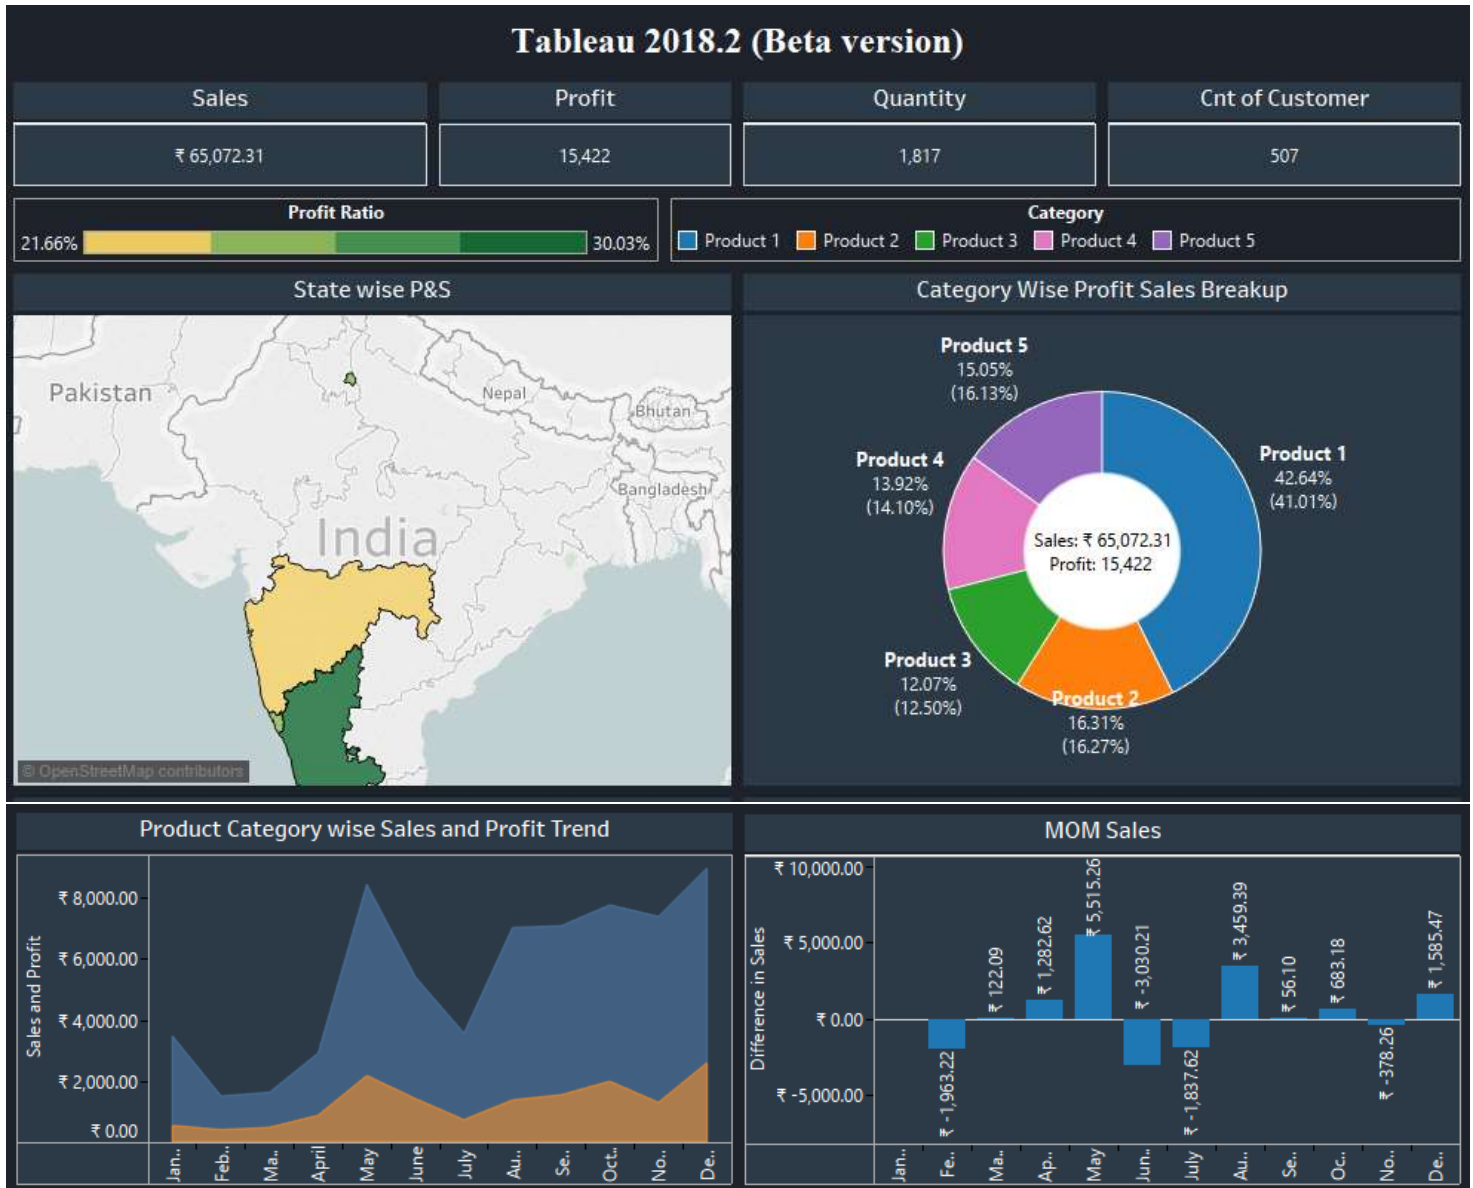

Hello!

BIZ VIZ – Your visualization lookbook!

June 2018 – 1st Issue

Automatic mobile layouts: Build mobile-friendly dashboards in seconds with automatic phone and tablet layouts. Use the layouts as they come, or customize further to create the best mobile experience for your dashboard.

Here, selecting phone layout from device preview will automatically adjust the worksheet in the Dashboard.

Overview

Sales

₹ 65,072.31

Profit

15,422

Quantity

1,817

Cnt of Customer

507

Profit Ratio

State wise P&S

Category Wise Profit Sales Breakup

Product Category wise Sales and Profit Trend

MOM Sales

TABLEAU 2018.2 (Beta version)

Tableau 2018.2—now in beta! This release brings major new functionality, whether you're an IT admin, analyst or developer.

- Use Dashboard extensions to interact with data from other applications directly in Tableau.
 - Join data source when the only common attribute is location, with spatial join.
 - Tableau Services Manager provides an improved experience for administering Tableau Server for Windows and Linux via the browser.
 - Make your dashboards even more beautiful, with new easy-to-use dashboard formatting tools including automatic mobile layouts, dashboard grids, and transparent quick filters.
- 