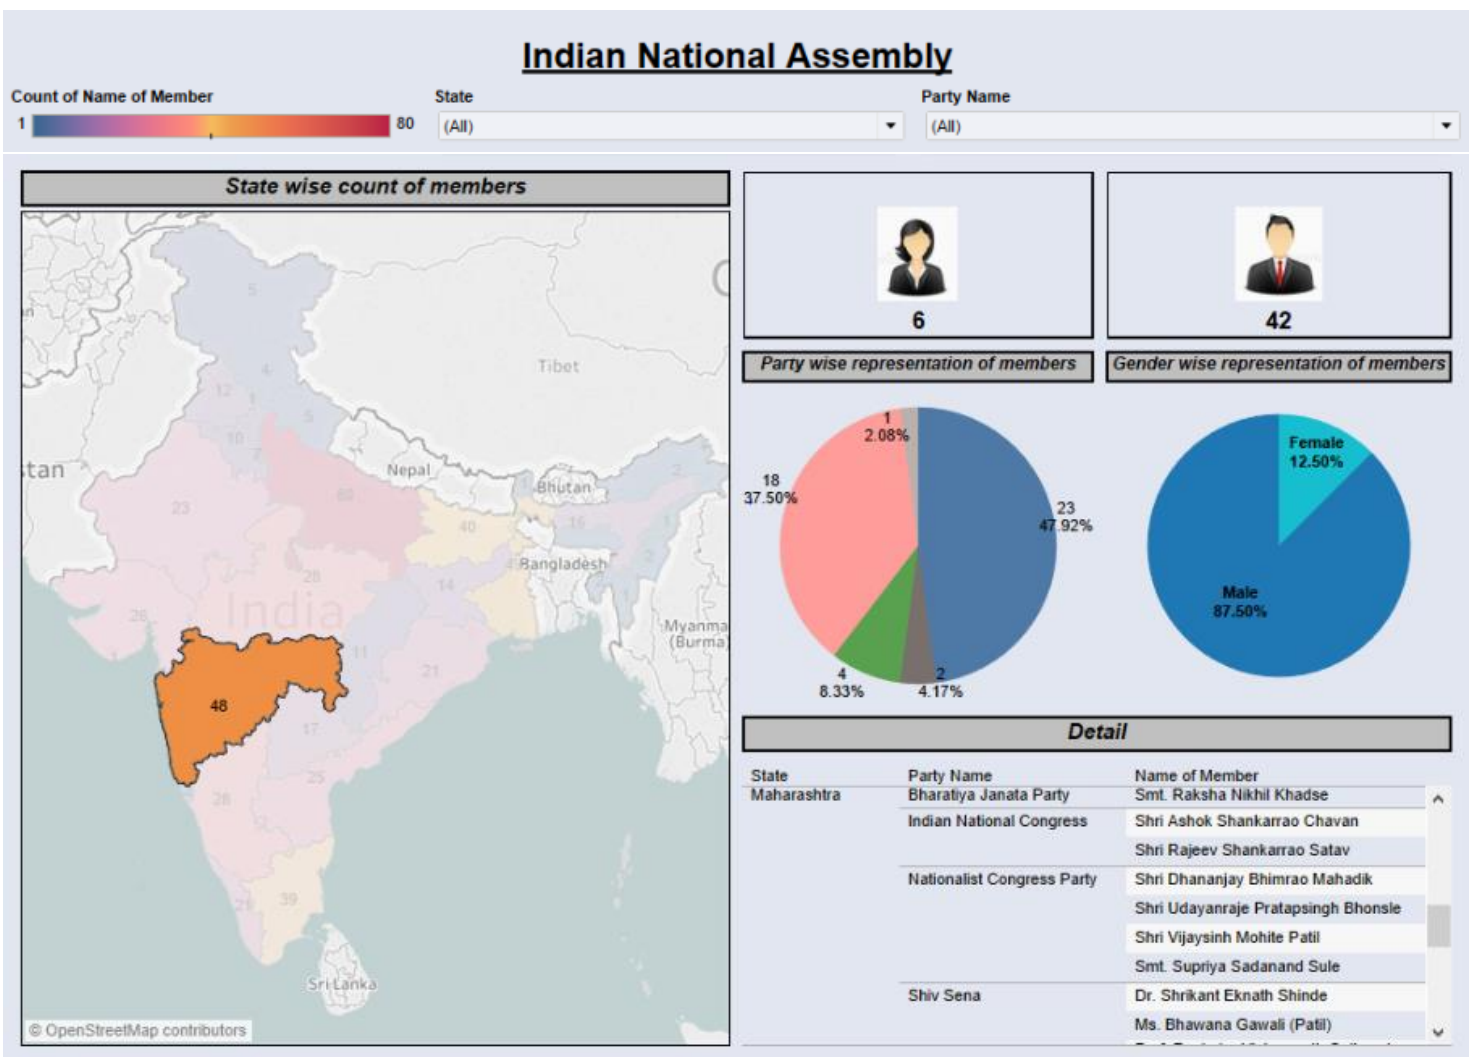

Here, the visualization is giving us the overview of Indian National Assembly with respect to count of members from each State and the Party name from which they belong.

Selecting a particular State will give us the count of member from that State along with the Party name.

**MAP BOX**

In the visualization, Map is been plotted using Mapbox.

Mapbox is an open source mapping platform for custom designed maps. Their APIs and SDKs are the building blocks to integrate location into any mobile or web app. Mapbox is built on vector maps, an advanced approach to mapping where data is delivered to the device and precisely rendered in real-time. The result is smooth, fast maps.