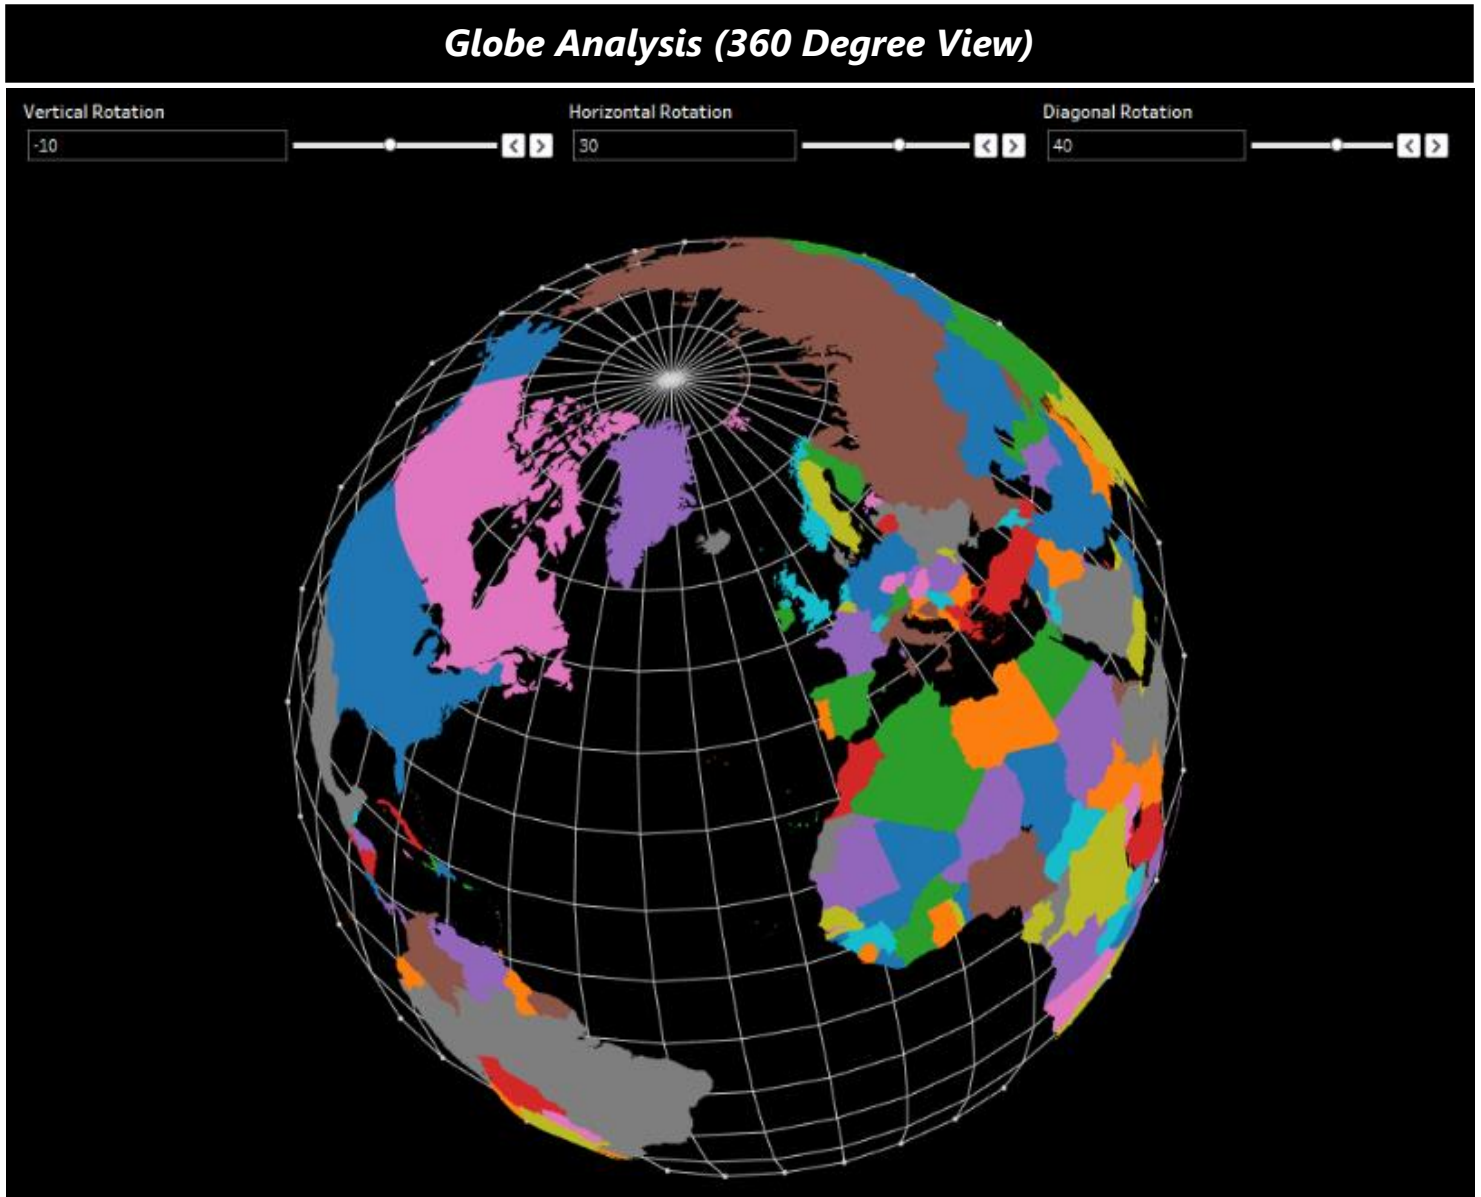

Hello!

BIZ VIZ – Your visualization lookbook!

December 2017 – 2nd Issue

The visualization will help us to see the region globally in a 360 degree view. Here, we have created three parameter to view the globe horizontally, vertically and diagonally.

Globe Analysis (360 Degree View)

MAP BOX

In the visualization, Map is been plotted using Mapbox.

Mapbox is an open source mapping platform for custom designed maps. Their APIs and SDKs are the building blocks to integrate location into any mobile or web app. Mapbox is built on vector maps, an advanced approach to mapping where data is delivered to the device and precisely rendered in real-time. The result is smooth, fast maps.